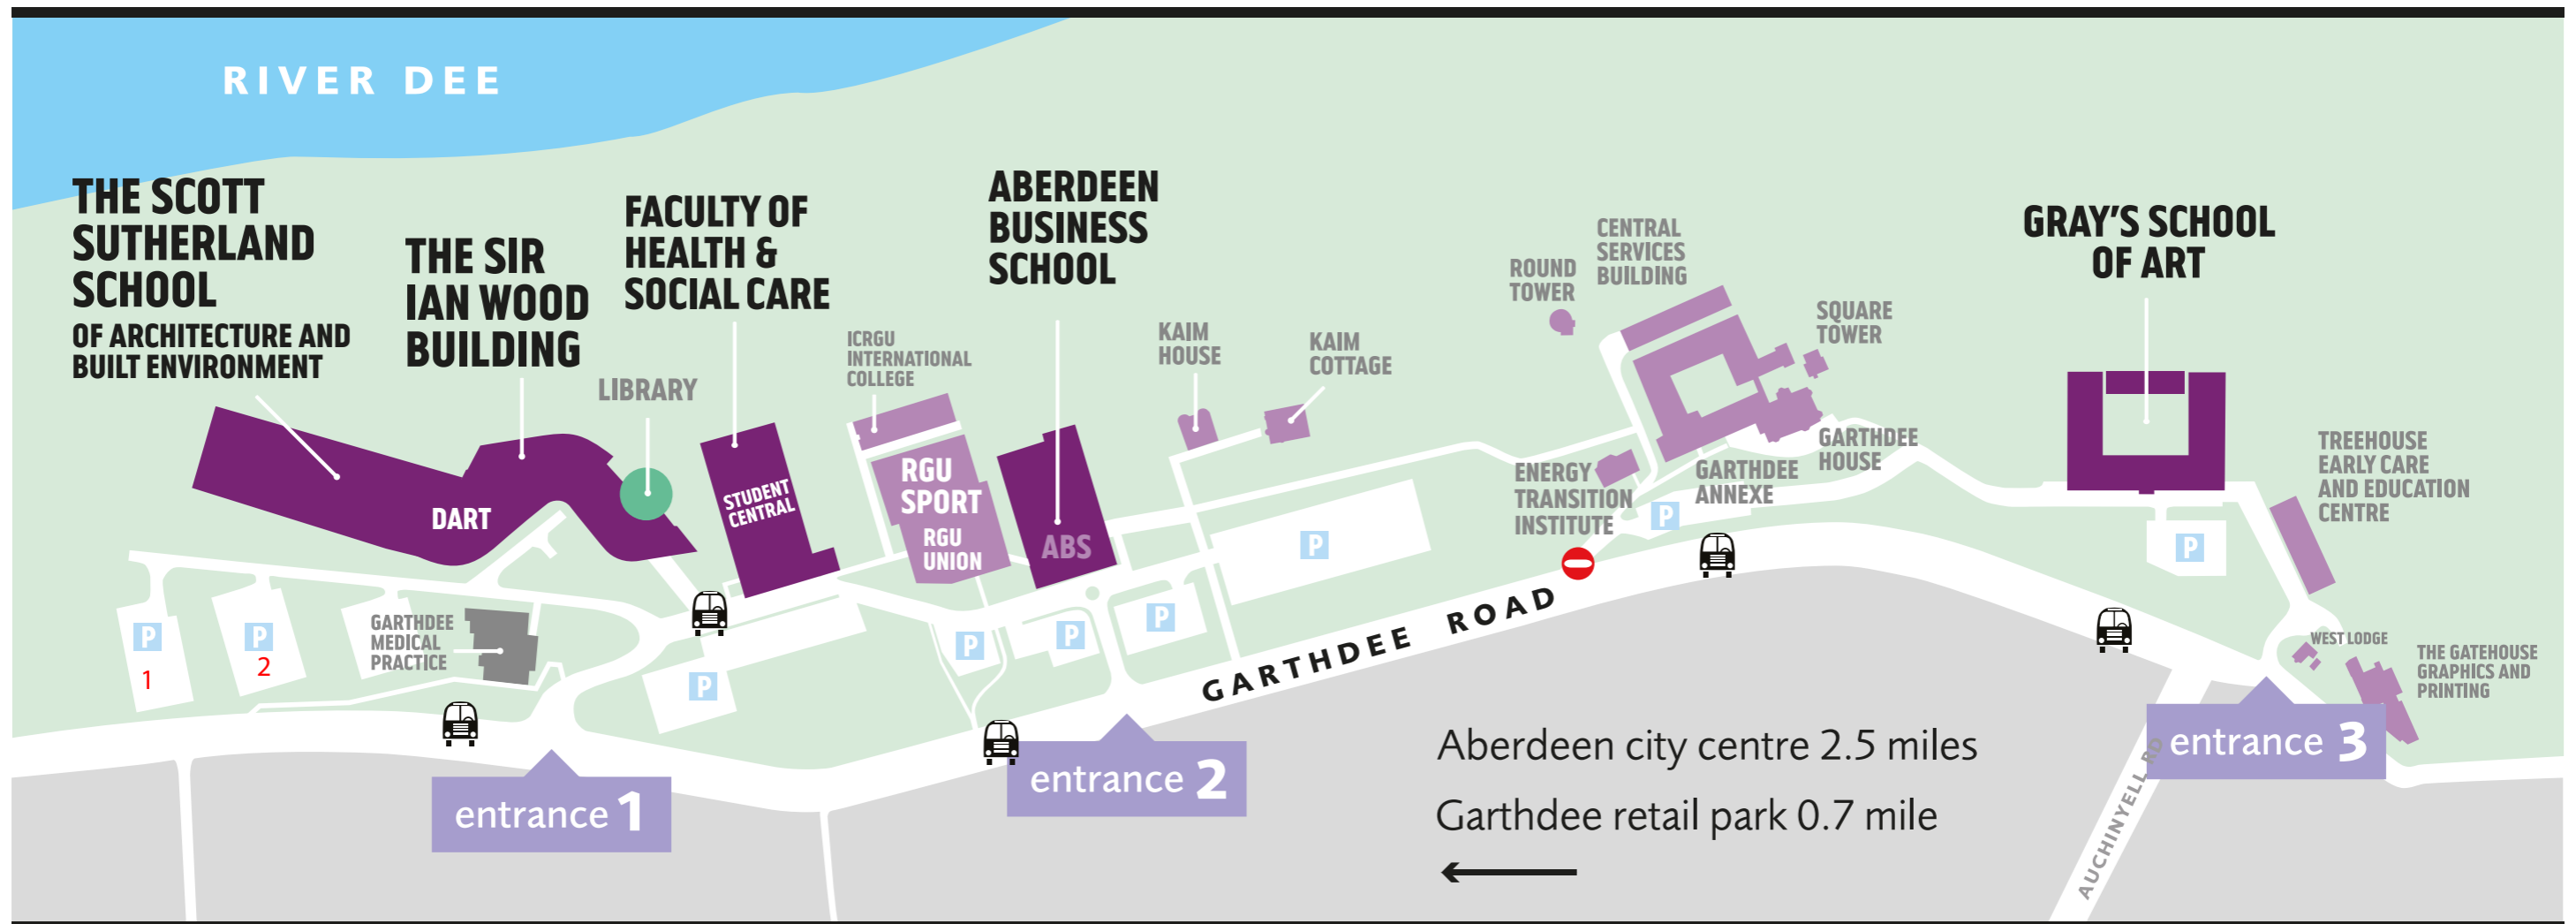

GARTHDEE CAMPUS MAP

GARTHDEE ROAD, ABERDEEN, AB10 7QB

UNIVERSITY MAIN SWITCHBOARD
+44 (0)1224 262000

The Garthdee campus is situated on the south side of the city, on the banks of the River Dee.

Regular buses run to and from the Garthdee campus. For more information, go to www.rgu.ac.uk/transport

There are cycle parking and changing facilities across the Garthdee campus.

SAT NAV POSTCODES

Gray's School of Art	AB10 7QD
Garthdee House	AB10 7QB
Aberdeen Business School	AB10 7QE
Faculty of Health and Social Care	AB10 7QG
The Sir Ian Wood Building For Engineering, Computing, Pharmacy & Life Sciences and The Scott Sutherland School of Architecture and Built Environment	AB10 7GJ
DART Simulators Centre of Excellence	AB10 7GJ

CAN'T MAKE IT IN PERSON?

YOU CAN WALK ACROSS THE ENTIRE CAMPUS
IN AROUND 10-15 MINUTES.