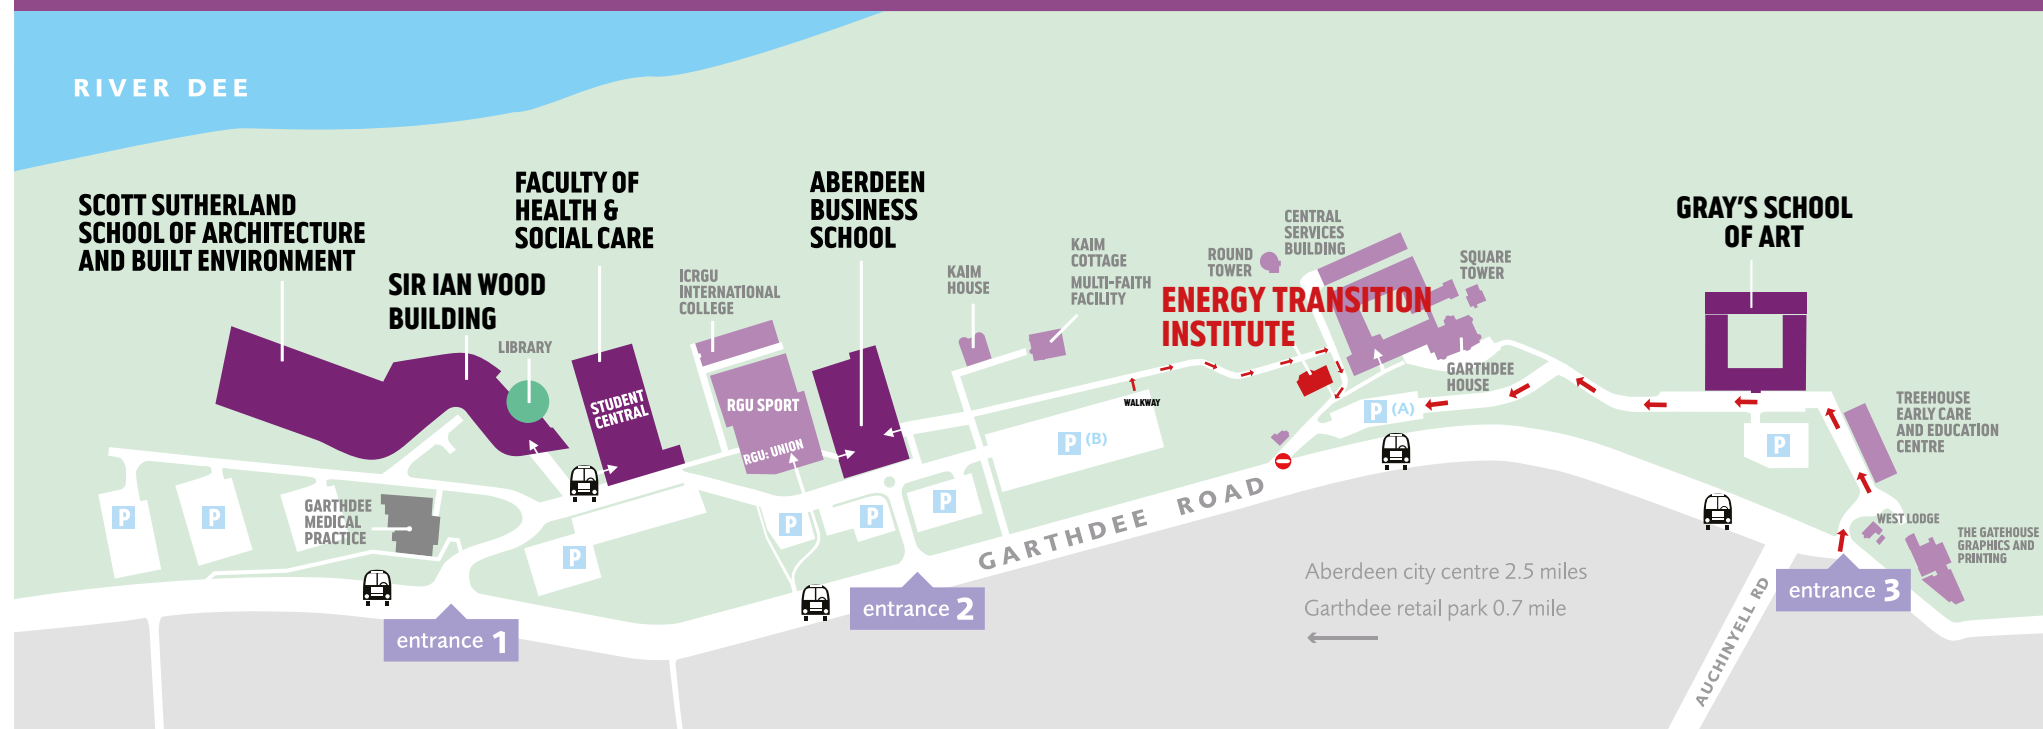

WELCOME TO ROBERT GORDON UNIVERSITY

The Garthdee campus is situated on the south side of the city of Aberdeen, on the banks of the River Dee. Regular buses run to and from the Garthdee campus. For more information go to www.rgu.ac.uk/transport

- Use Entrance 3
- Follow the red arrows and park in any available space in car park (A). (Not disabled or car share spaces.)
- If there are no spaces, exit onto Garthdee Road and use entrance 2 where there is a much larger car park (B).
- There is a walkway to the Energy Transition Institute from car park (B).